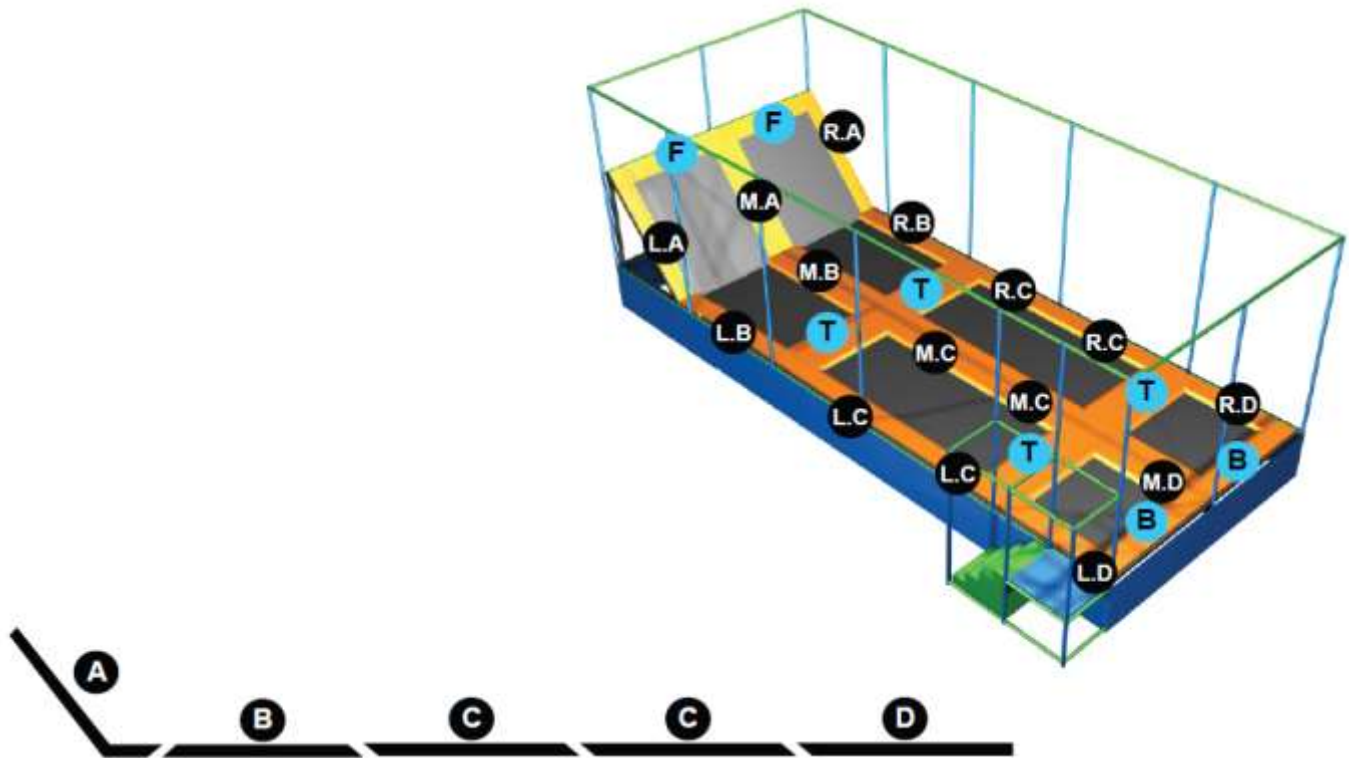

TRAMPOLINE PARK SPARE PARTS